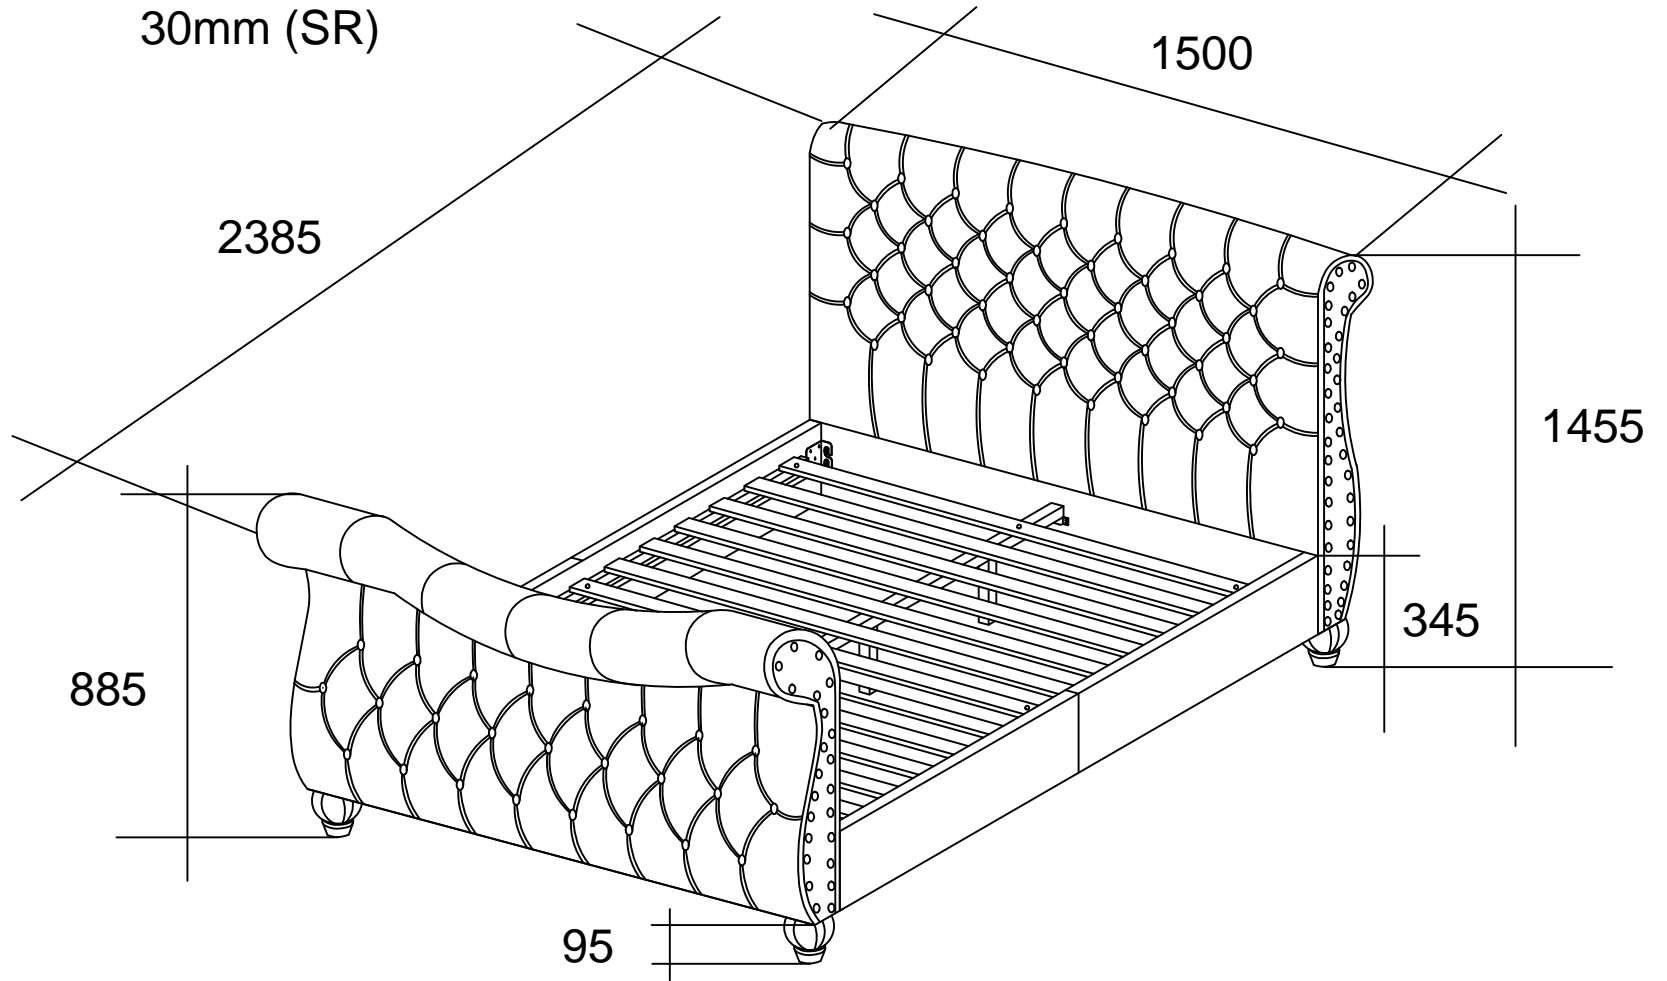

MODEL : LACHELLE 4FT 6' BED (INNER SIZE : W1400 x L1930mm)

Thickness : 190mm(HB)
190mm (FB)
30mm (SR)

PRODUCT SIZE : L2385xW1500xH1455/885mm